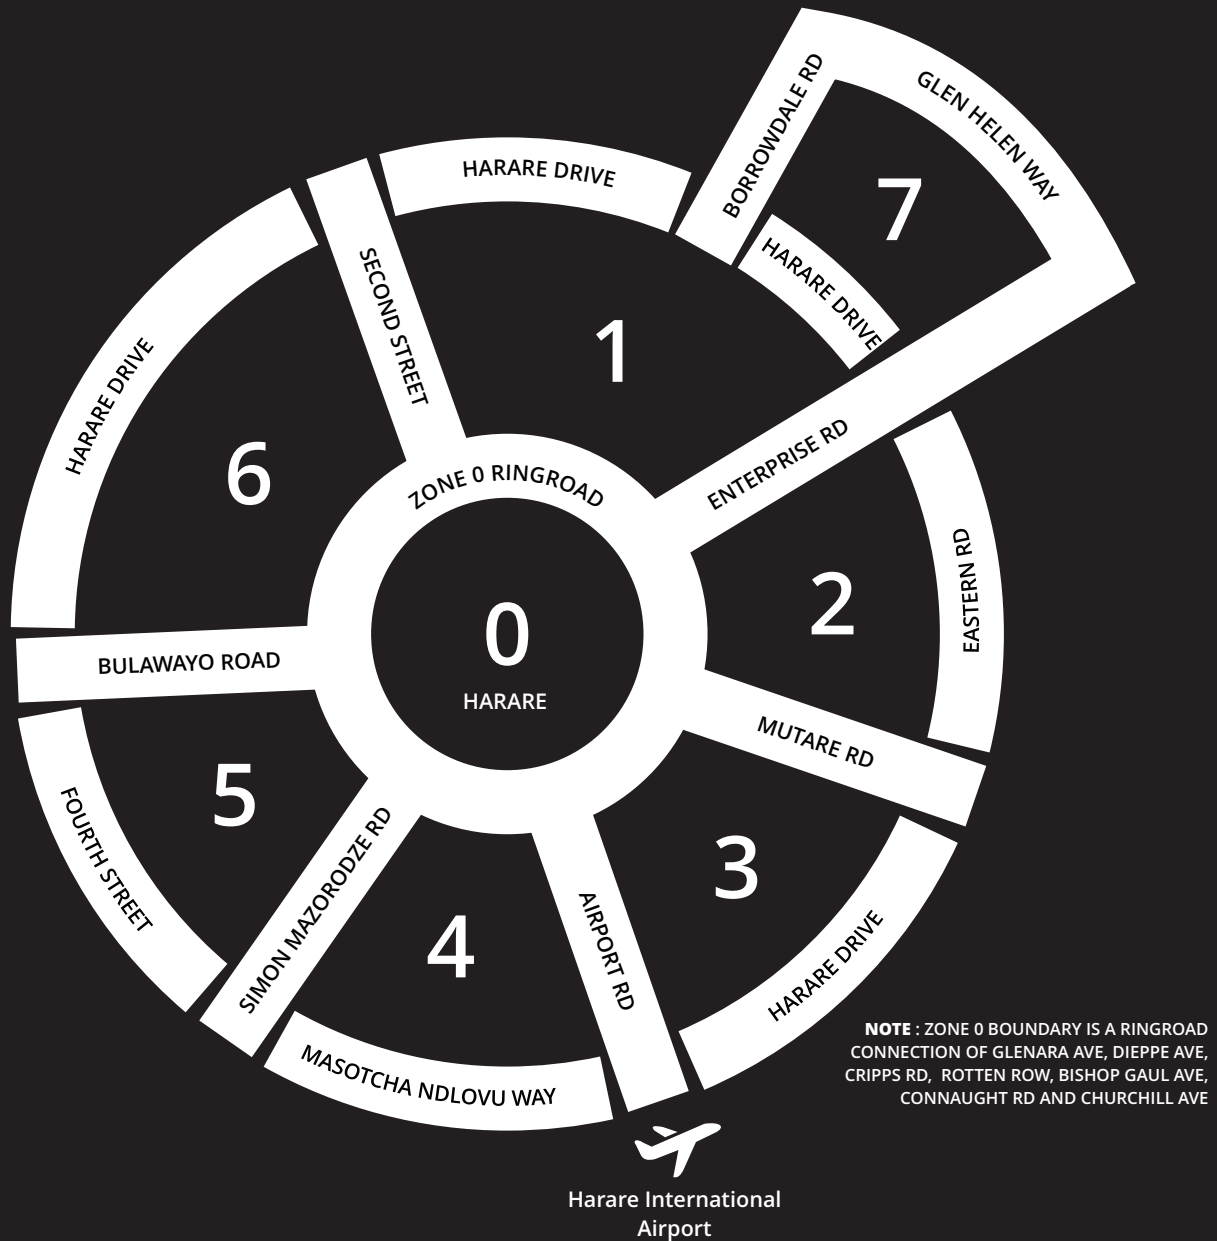

# PRICING

GTAXI offer service that is consistent with the prevailing market rates.

- a. Main tariffication – Zones (0,1,2,3,4,5,6,7)
  - If the trip occurs:
    - i. within one zone = **7 USD**
    - ii. within two zones = **10 USD**
    - iii. within three zones = **15 USD**
    - iv. within four zones (max) = **20 USD**
    - v. Airport (HRE) = **+20 USD** to Zone tariff
- b. If destination is outside Zones apply time/mileage based tariff = 1 USD/km (two-way) or 1,2 USD/km (one-way)
- c. If client wants to use car for certain amount of time = 20 USD/hour (rounded up to 15 min)
- d. Waiting time : 5 minutes free. 1 USD for each additional three minutes
- e. Night modification (00:00 -04:00) +20% to all tariffs